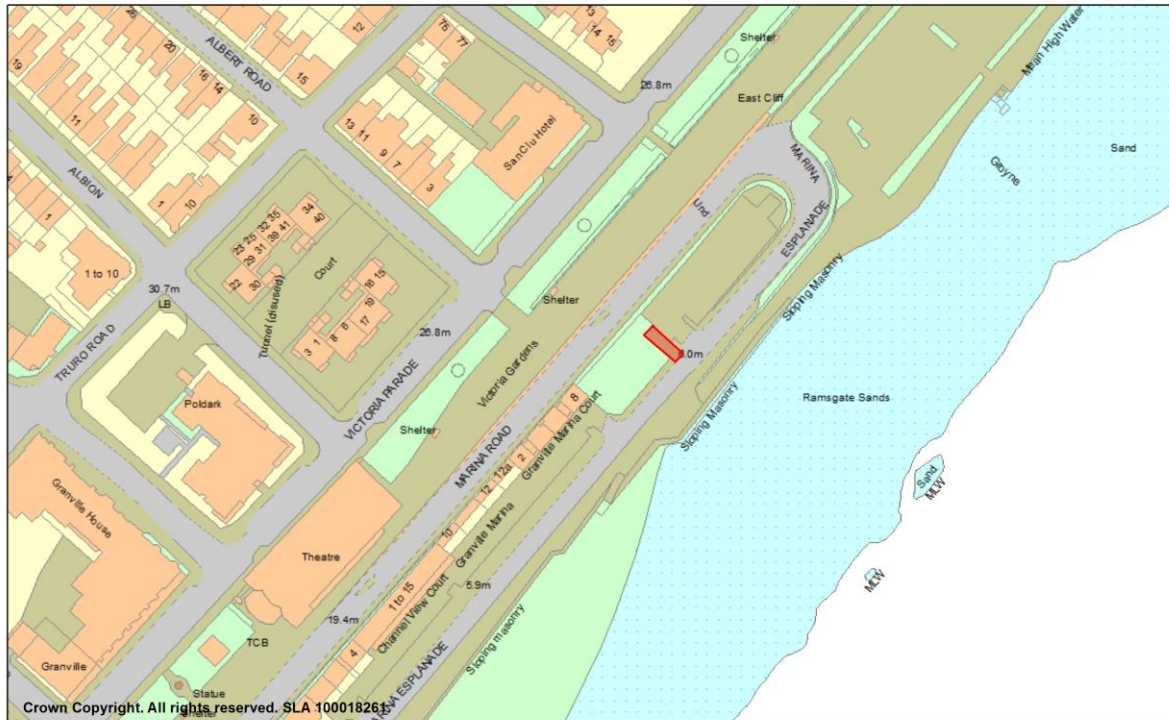

ANNEX 1

Title: Marina Esplanade, Ramsgate

Map Notes:

Date: 30/07/2015

Scale: 1:1,250